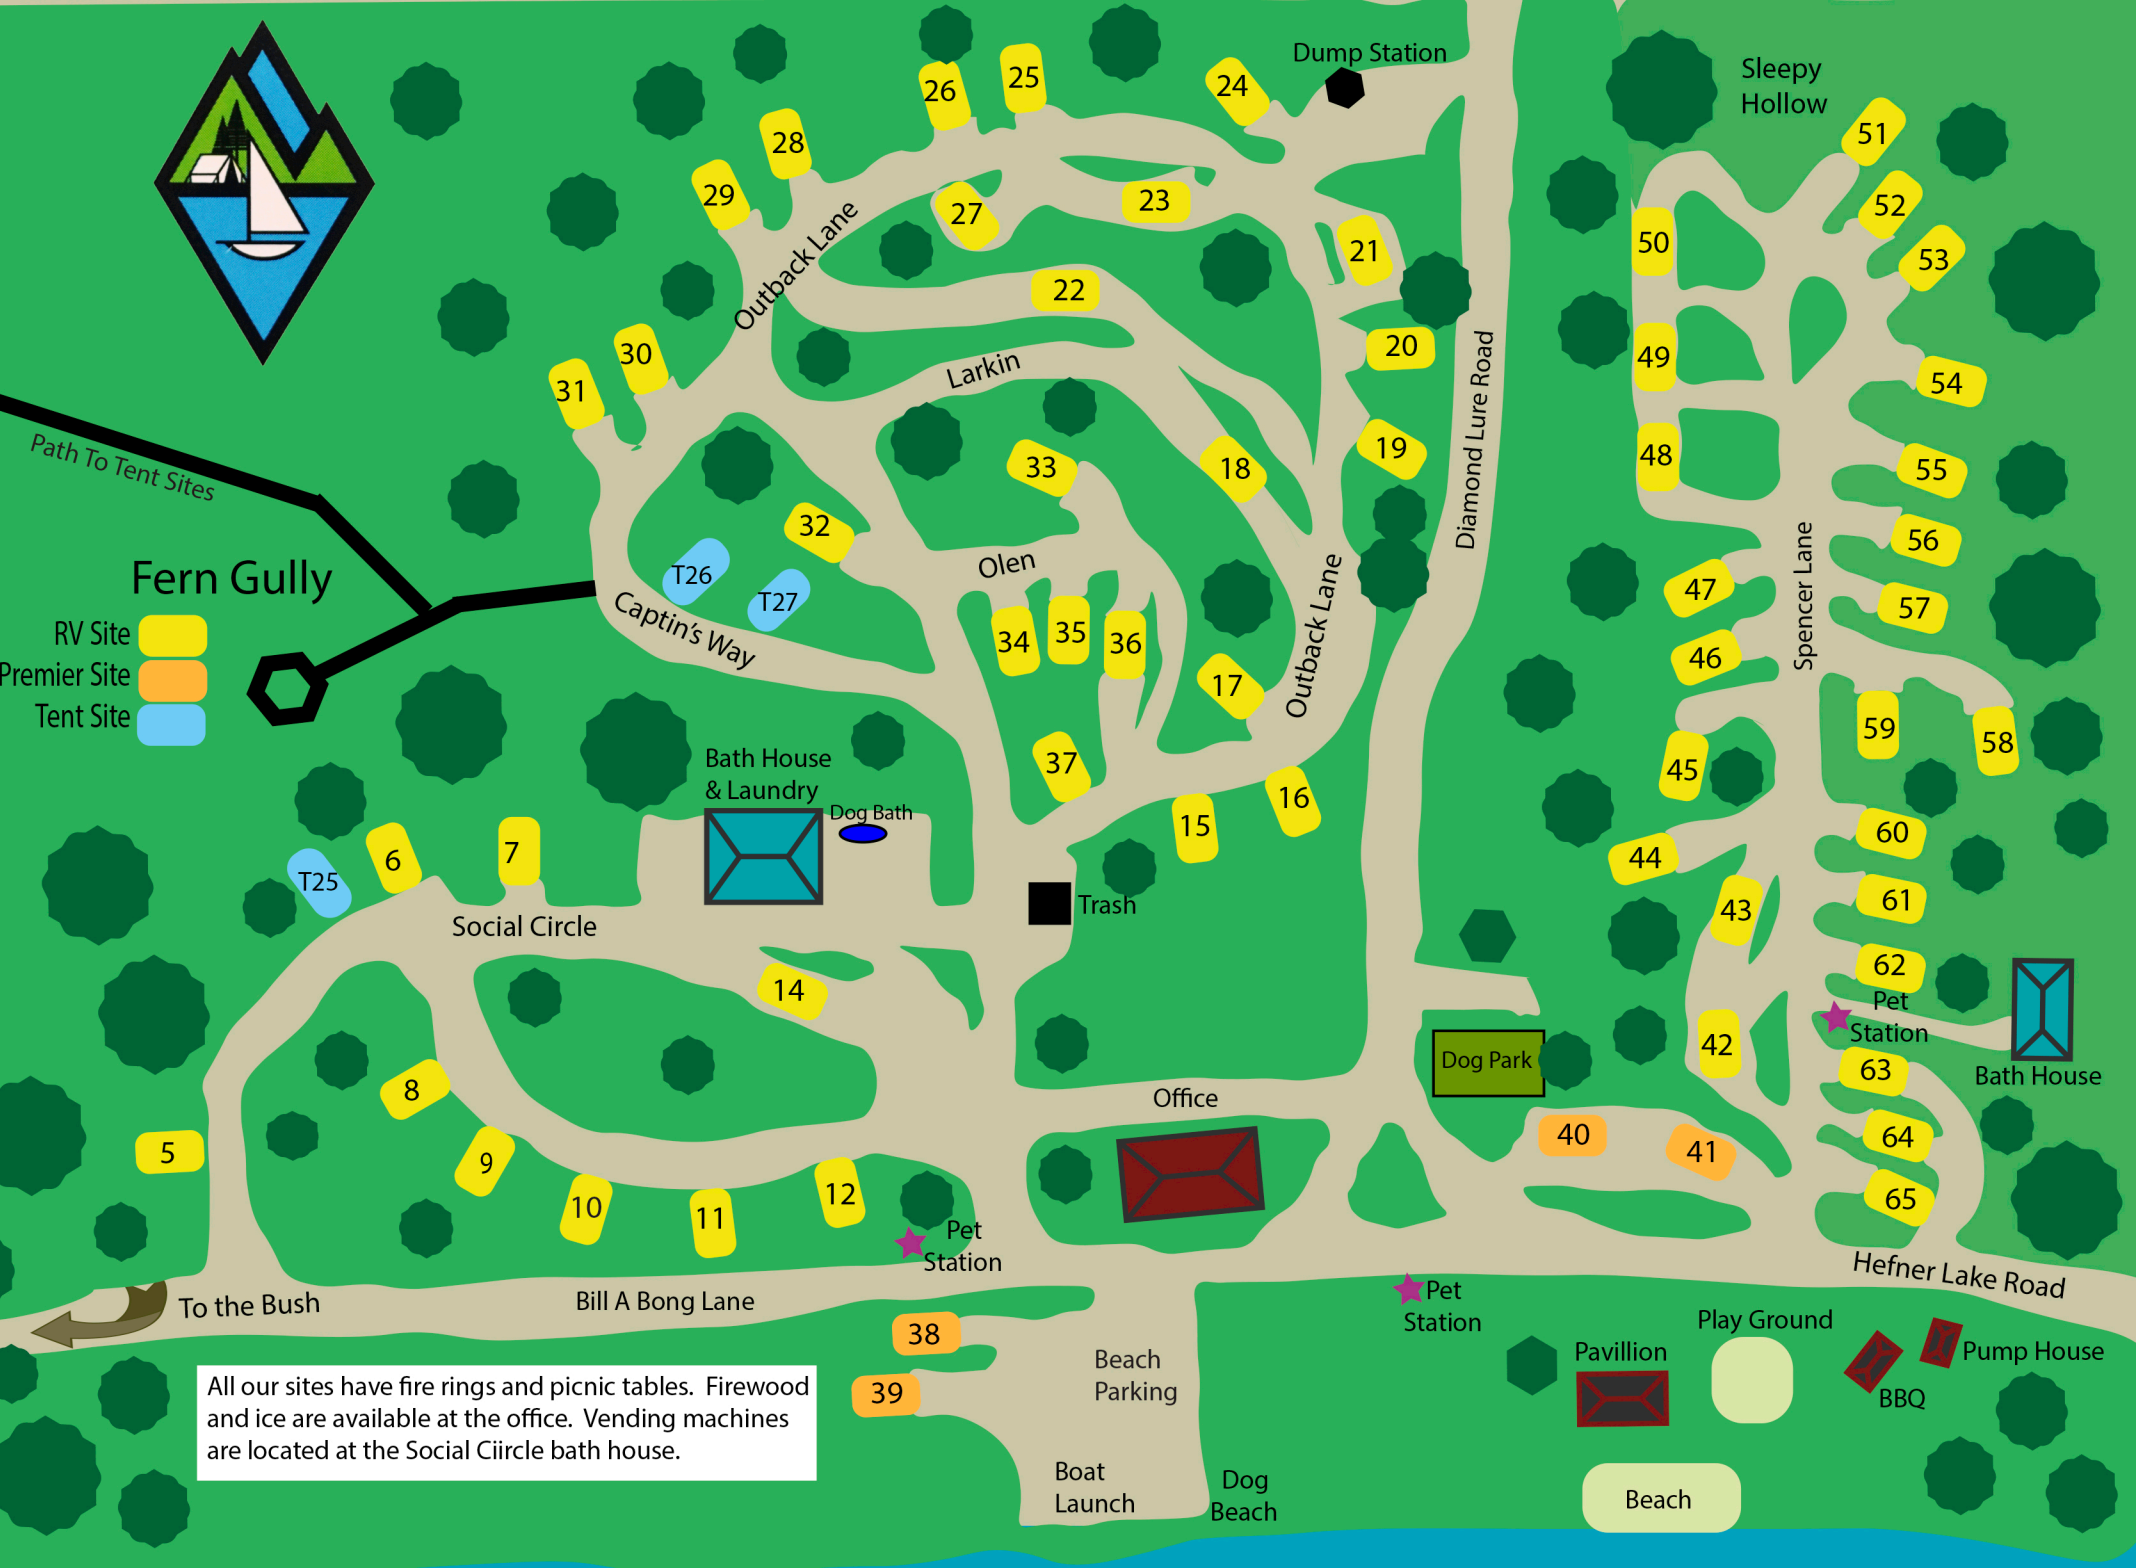

Path To Tent Sites

# Fern Gully

- RV Site 
- Premier Site 
- Tent Site 

All our sites have fire rings and picnic tables. Firewood and ice are available at the office. Vending machines are located at the Social Circle bath house.